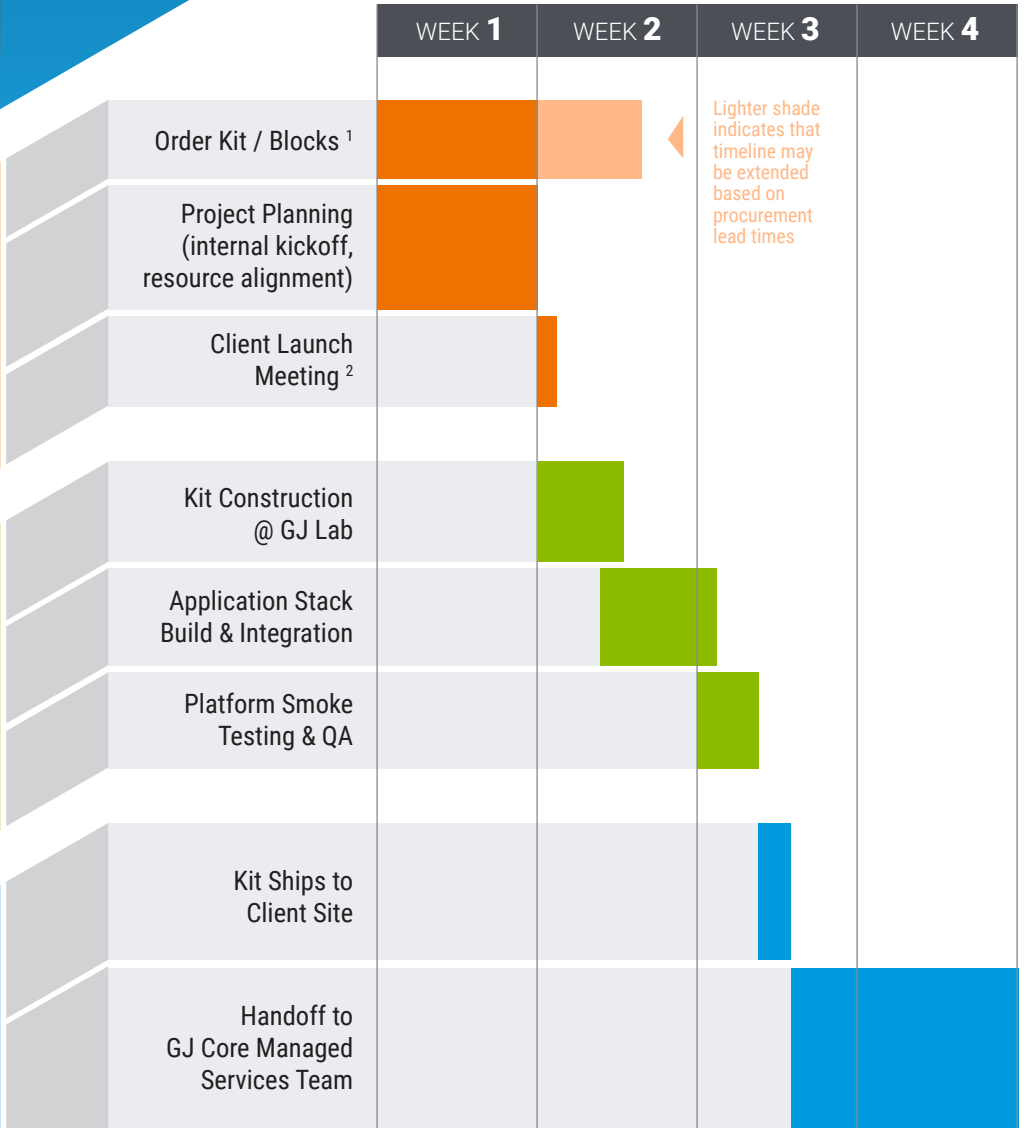

# Single Server Kit Deployment

GJ Single Server Kits typically arrive three weeks after a SOW is signed. Need faster delivery for future orders? Ask about our Partnership Stocking Program, wherein Kits are built, stocked and ready to be delivered as needed.

## Domestic (USA) Timeline

Like to be pampered? Use our White Glove service! A GJ engineer will travel to your location (anywhere in the world), set up your Kit, and watch your productivity soar.

1. Assumes you are not currently in the Partner Program. But you are still a VIP in our eyes!
2. Launch Meeting usually occurs within 5 business days. We can speed things up if needed.

# Single Server Kit Deployment

GJ Single Server Kits typically arrive 3-4 weeks after a SOW is signed. Need faster delivery for future orders? Ask about our Partnership Stocking Program, wherein Kits are built, stocked and ready to be delivered as needed.

## International Timeline

Like to be pampered? Use our White Glove service! A GJ engineer will travel to your location (anywhere in the world), set up your Kit, and watch your productivity soar.

1. Assumes you are not currently in the Partner Program. But you are still a VIP in our eyes!
2. Launch Meeting usually occurs within 10 business days. We can speed things up if needed.