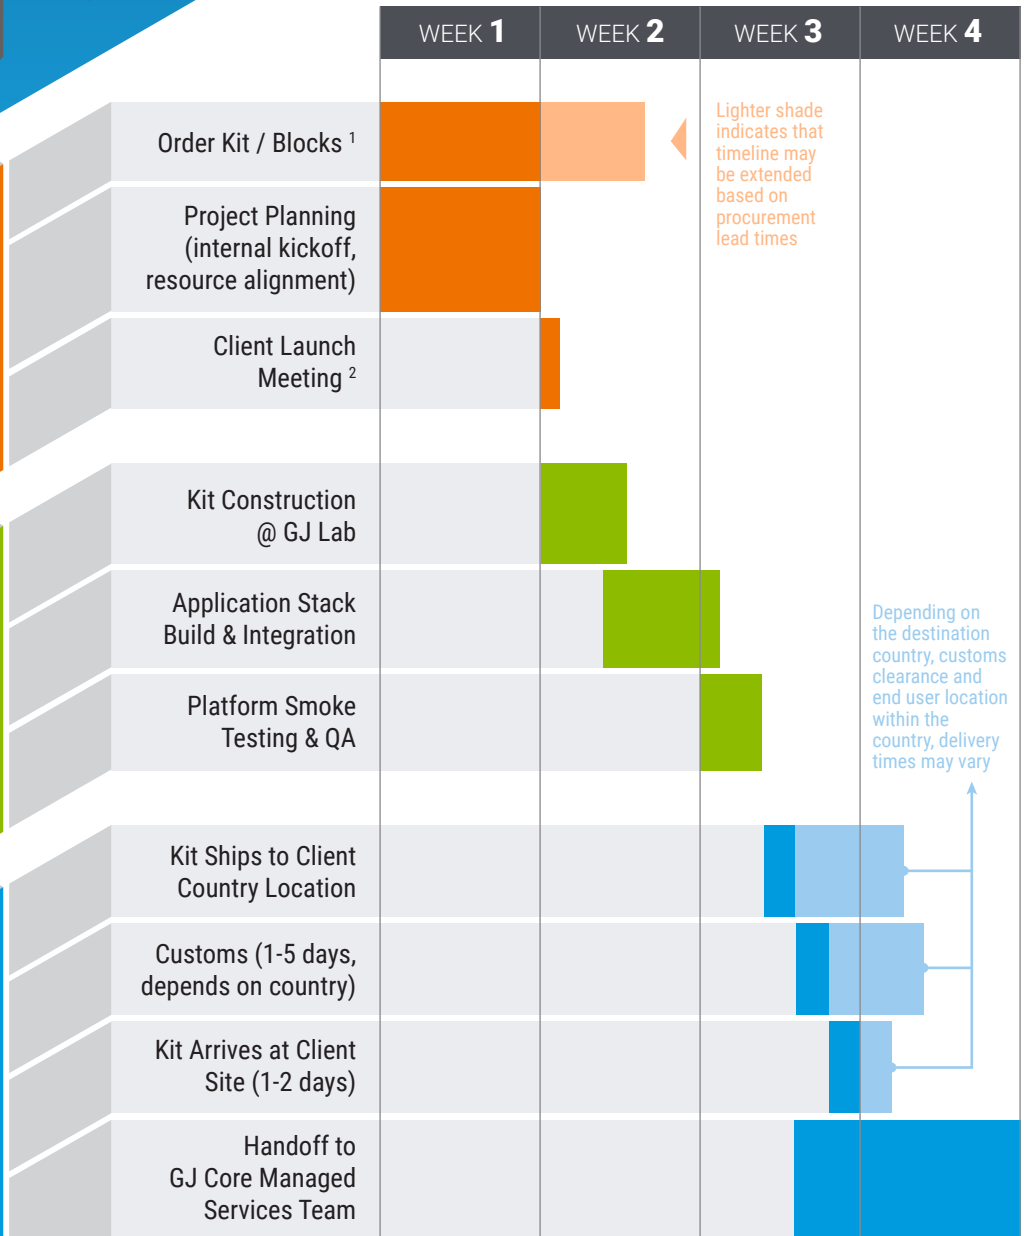

# Single Server Kit Deployment

GJ Single Server Kits typically arrive three weeks after a SOW is signed. Need faster delivery for future orders? Ask about our Partnership Stocking Program, wherein Kits are built, stocked and ready to be delivered as needed.

## Domestic (USA) Timeline

Like to be pampered? Use our White Glove service! A GJ engineer will travel to your location (anywhere in the world), set up your Kit, and watch your productivity soar.

1. Assumes you are not currently in the Partner Program. But you are still a VIP in our eyes!
2. Launch Meeting usually occurs within 5 business days. We can speed things up if needed.

# Single Server Kit Deployment

GJ Single Server Kits typically arrive 3-4 weeks after a SOW is signed. Need faster delivery for future orders? Ask about our Partnership Stocking Program, wherein Kits are built, stocked and ready to be delivered as needed.

## International Timeline

Like to be pampered? Use our White Glove service! A GJ engineer will travel to your location (anywhere in the world), set up your Kit, and watch your productivity soar.

1. Assumes you are not currently in the Partner Program. But you are still a VIP in our eyes!
2. Launch Meeting usually occurs within 10 business days. We can speed things up if needed.